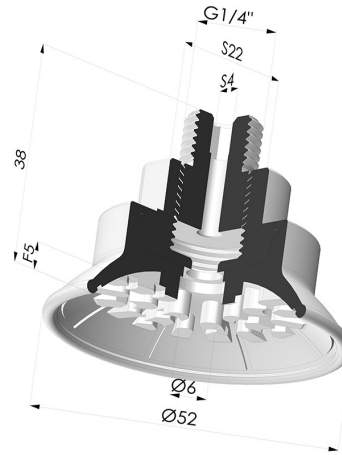

**TECHNICAL INFORMATION**

<b>Range :</b>	Suction cup
<b>Category :</b>	Plates
<b>Series :</b>	7R
<b>Height (in mm) :</b>	38
<b>Shape :</b>	Plate
<b>Contact lip diameter :</b>	52 mm
<b>Top diameter :</b>	Male G1/4"
<b>inner barrel diameter :</b>	Male G1/4"
<b>Number of bellows :</b>	0.5 Bellows
<b>Horizontal force :</b>	90 N
<b>Vertical force :</b>	45 N
<b>Arrow :</b>	5 mm

**Variants:**

Variant reference:

**7R 52NI M14**

- Color: Black
- Matter: Nitrile
- Shore Hardness: SH70