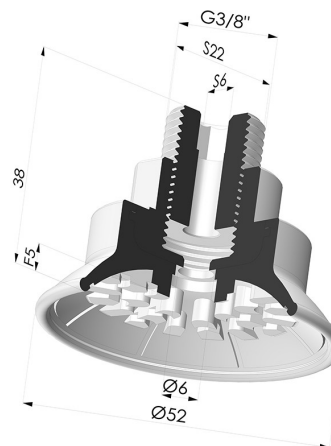

**TECHNICAL INFORMATION**

<b>Range :</b>	Suction cup
<b>Category :</b>	Plates
<b>Series :</b>	7R
<b>Height (in mm) :</b>	38
<b>Shape :</b>	Plate
<b>Contact lip diameter :</b>	52 mm
<b>Top diameter :</b>	Male G3/8"
<b>inner barrel diameter :</b>	Male G3/8"
<b>Number of bellows :</b>	0.5 Bellows
<b>Horizontal force :</b>	90 N
<b>Vertical force :</b>	45 N
<b>Arrow :</b>	5 mm

**Variants:**

Variant reference:

**7R 52NI M38**

- Color: Black
- Matter: Nitrile
- Shore Hardness: SH70