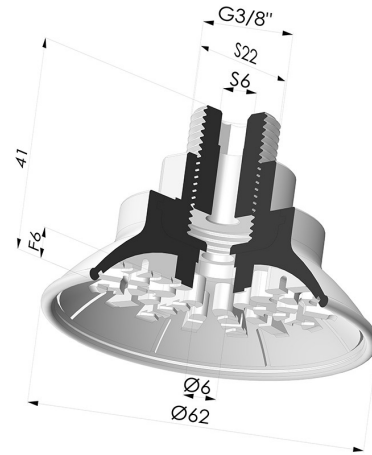

**TECHNICAL INFORMATION**

<b>Range :</b>	Suction cup
<b>Category :</b>	Plates
<b>Series :</b>	7R
<b>Height (in mm) :</b>	41
<b>Shape :</b>	Plate
<b>Contact lip diameter :</b>	62 mm
<b>Top diameter :</b>	Male G3/8"
<b>inner barrel diameter :</b>	Male G3/8"
<b>Number of bellows :</b>	0.5 Bellows
<b>Horizontal force :</b>	126 N
<b>Vertical force :</b>	63 N
<b>Arrow :</b>	6 mm

**Variants:**

Variant reference:

**7R 62NI M38**

- Color: Black
- Matter: Nitrile
- Shore Hardness: SH70