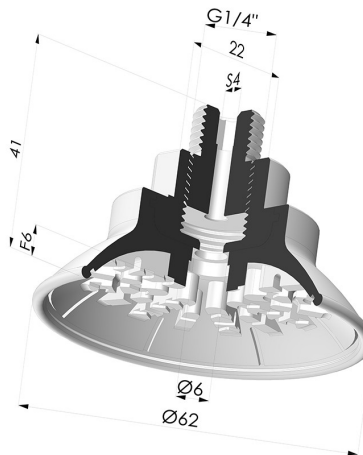

TECHNICAL INFORMATION

Range :	Suction cup
Category :	Plates
Series :	7R
Height (in mm) :	41
Shape :	Plate
Contact lip diameter :	62 mm
Top diameter :	Male G1/4"
inner barrel diameter :	Male G1/4"
Number of bellows :	0.5 Bellows
Horizontal force :	126 N
Vertical force :	63 N
Arrow :	6 mm

Variants:

Variant reference:

7R 62NI M14

- Color: Black
- Matter: Nitrile
- Shore Hardness: SH70