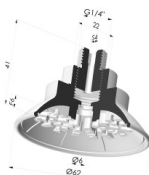

TECHNICAL INFORMATION

Range :	Suction cup
Category :	Plates
Series :	7R
Height (in mm) :	41
Shape :	Plate
Contact lip diameter :	62 mm
Top diameter :	Male G1/4"
inner barrel diameter :	Male G1/4"
Number of bellows :	0.5 Bellows
Horizontal force :	126 N
Vertical force :	63 N
Arrow :	6 mm

Variants:

Variant reference:

7R 62NI M14

- Color: Black
- Matter: Nitrile
- Shore Hardness: SH70