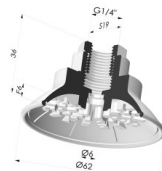

**TECHNICAL INFORMATION**

<b>Range :</b>	Suction cup
<b>Category :</b>	Plates
<b>Series :</b>	7R
<b>Height (in mm) :</b>	36
<b>Shape :</b>	Plate
<b>Contact lip diameter :</b>	62 mm
<b>Top diameter :</b>	Female G1/4"
<b>inner barrel diameter :</b>	Female G1/4"
<b>Number of bellows :</b>	0.5 Bellows
<b>Horizontal force :</b>	126 N
<b>Vertical force :</b>	63 N
<b>Arrow :</b>	6 mm

**Variants:**

Variant reference:

**7R 62NI F14**

- Color: Black
- Matter: Nitrile
- Shore Hardness: SH70

**Related products:**

**Male connection G1/4" - M14M14**

Product reference: M14M14

**Male connection G1/4"-G3/8" - M14M38**