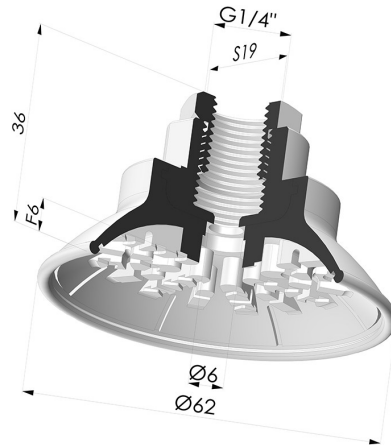

**TECHNICAL INFORMATION**

<b>Range :</b>	Suction cup
<b>Category :</b>	Plates
<b>Series :</b>	7R
<b>Height (in mm) :</b>	36
<b>Shape :</b>	Plate
<b>Contact lip diameter :</b>	62 mm
<b>Top diameter :</b>	Female G1/4"
<b>inner barrel diameter :</b>	Female G1/4"
<b>Number of bellows :</b>	0.5 Bellows
<b>Horizontal force :</b>	126 N
<b>Vertical force :</b>	63 N
<b>Arrow :</b>	6 mm

**Variants:**

Variant reference:

**7R 62NI F14**

- Color: Black
- Matter: Nitrile
- Shore Hardness: SH70

**Related products:**

**Male connection G1/4" - M14M14**

Product reference: M14M14

**Male connection G1/4"-G3/8" - M14M38**

Product reference: M14M38