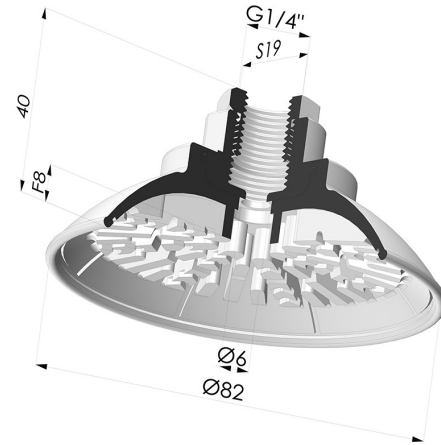

TECHNICAL INFORMATION

Range :	Suction cup
Category :	Plates
Series :	7R
Height (in mm) :	40
Shape :	Plate
Contact lip diameter :	82 mm
Top diameter :	Female G1/4"
inner barrel diameter :	Female G1/4"
Number of bellows :	0.5 Bellows
Horizontal force :	219 N
Vertical force :	109 N
Arrow :	8 mm

Variants:

Variant reference:

7R 82NI F14

- Color: Black
- Matter: Nitrile
- Shore Hardness: SH70

Related products:

Male connection G1/4" - M14M14

Product reference: M14M14

Male connection G1/4"-G3/8" - M14M38

Product reference: M14M38