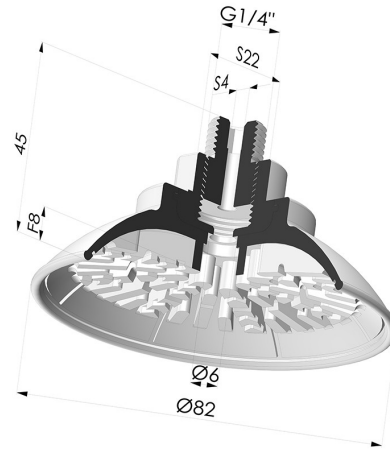

TECHNICAL INFORMATION

Range :	Suction cup
Category :	Plates
Series :	7R
Height (in mm) :	45
Shape :	Plate
Contact lip diameter :	82 mm
Top diameter :	Male G1/4"
inner barrel diameter :	Male G1/4"
Number of bellows :	0.5 Bellows
Horizontal force :	219 N
Vertical force :	109 N
Arrow :	8 mm

Variants:

Variant reference:

7R 82NI M14

- Color: Black
- Matter: Nitrile
- Shore Hardness: SH70