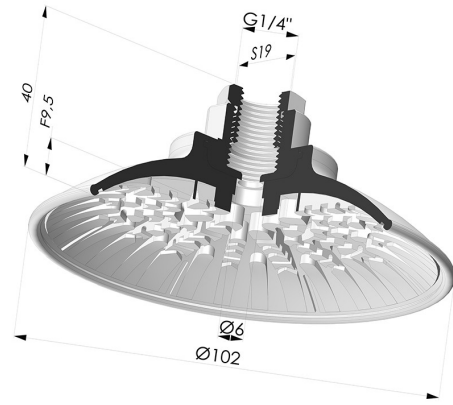

TECHNICAL INFORMATION

Range :	Suction cup
Category :	Plates
Series :	7R
Height (in mm) :	40
Shape :	Plate
Contact lip diameter :	102 mm
Top diameter :	Female G1/4"
inner barrel diameter :	Female G1/4"
Number of bellows :	0.5 Bellows
Horizontal force :	365 N
Vertical force :	183 N
Arrow :	9.5 mm

Variants:

Variant reference:

7R 102NI F14

- Color: Black
- Matter: Nitrile
- Shore Hardness: SH70

Related products:

Male connection G1/4" - M14M14

Product reference: M14M14

Male connection G3/8"-G1/4" - M38M14

Product reference: M38M14