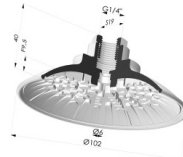

TECHNICAL INFORMATION

Range :	Suction cup
Category :	Plates
Series :	7R
Height (in mm) :	40
Shape :	Plate
Contact lip diameter :	102 mm
Top diameter :	Female G1/4"
inner barrel diameter :	Female G1/4"
Number of bellows :	0.5 Bellows
Horizontal force :	365 N
Vertical force :	183 N
Arrow :	9.5 mm

Variants:

Variant reference:

7R 102NI F14

- Color: Black
- Matter: Nitrile
- Shore Hardness: SH70

Related products:

Male connection G1/4" - M14M14

Product reference: M14M14

Male connection G3/8"-G1/4" - M38M14

Product reference: M38M14