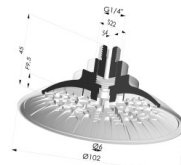

**TECHNICAL INFORMATION**

<b>Range :</b>	Suction cup
<b>Category :</b>	Plates
<b>Series :</b>	7R
<b>Height (in mm) :</b>	45
<b>Shape :</b>	Plate
<b>Contact lip diameter :</b>	102 mm
<b>Top diameter :</b>	Male G1/4"
<b>inner barrel diameter :</b>	Female G1/4"
<b>Number of bellows :</b>	0.5 Bellows
<b>Horizontal force :</b>	365 N
<b>Vertical force :</b>	183 N
<b>Arrow :</b>	9.5 mm

**Variants:**

Variant reference:

**7R 102NI M14**

- Color: Black
- Matter: Nitrile
- Shore Hardness: SH70