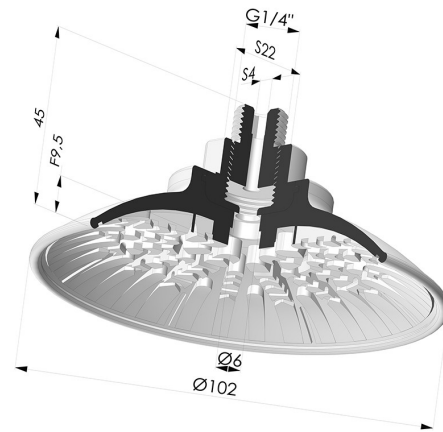

**TECHNICAL INFORMATION**

<b>Range :</b>	Suction cup
<b>Category :</b>	Plates
<b>Series :</b>	7R
<b>Height (in mm) :</b>	45
<b>Shape :</b>	Plate
<b>Contact lip diameter :</b>	102 mm
<b>Top diameter :</b>	Male G1/4"
<b>inner barrel diameter :</b>	Female G1/4"
<b>Number of bellows :</b>	0.5 Bellows
<b>Horizontal force :</b>	365 N
<b>Vertical force :</b>	183 N
<b>Arrow :</b>	9.5 mm

**Variants:**

Variant reference:

**7R 102NI M14**

- Color: Black
- Matter: Nitrile
- Shore Hardness: SH70