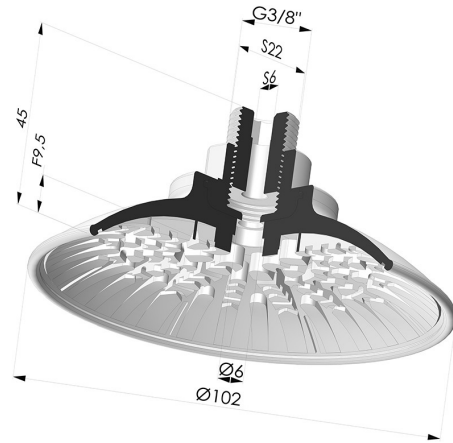

TECHNICAL INFORMATION

Range :	Suction cup
Category :	Plates
Series :	7R
Height (in mm) :	45
Shape :	Plate
Contact lip diameter :	102 mm
Top diameter :	Male G3/8"
inner barrel diameter :	Female G3/8"
Number of bellows :	0.5 Bellows
Horizontal force :	365 N
Vertical force :	183 N
Arrow :	9.5 mm

Variants:

Variant reference:

7R 102NI M38

- Color: Black
- Matter: Nitrile
- Shore Hardness: SH70