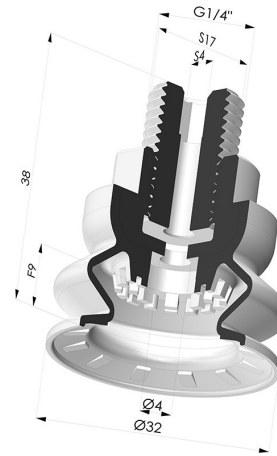

**TECHNICAL INFORMATION**

<b>Range :</b>	Suction cup
<b>Category :</b>	With bellows
<b>Series :</b>	8R
<b>Height (in mm) :</b>	38
<b>Shape :</b>	1.5 Bellows
<b>Contact lip diameter :</b>	32 mm
<b>inner barrel diameter :</b>	Male G1/4"
<b>Number of bellows :</b>	1.5 Bellows
<b>Horizontal force :</b>	34 N
<b>Vertical force :</b>	17 N
<b>Arrow :</b>	9 mm

**Variants:**

Variant reference:

**8R 32NI M14**

- Color: Black
- Matter: Nitrile
- Shore Hardness: SH70