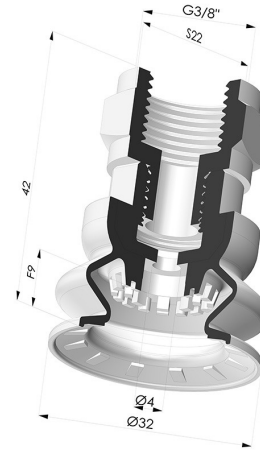

TECHNICAL INFORMATION

Range :	Suction cup
Category :	With bellows
Series :	8R
Height (in mm) :	42
Shape :	1.5 Bellows
Contact lip diameter :	32 mm
inner barrel diameter :	Female G3/8"
Number of bellows :	1.5 Bellows
Horizontal force :	34 N
Vertical force :	17 N
Arrow :	9 mm

Variants:

Variant reference:

8R 32NI F38

- Color: Black
- Matter: Nitrile
- Shore Hardness: SH70