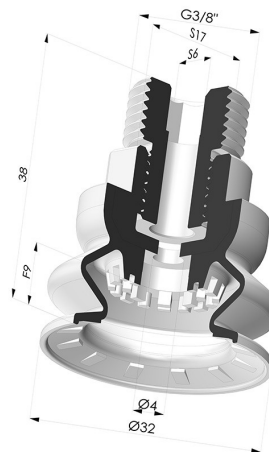

**TECHNICAL INFORMATION**

<b>Range :</b>	Suction cup
<b>Category :</b>	With bellows
<b>Series :</b>	8R
<b>Height (in mm) :</b>	38
<b>Shape :</b>	1.5 Bellows
<b>Contact lip diameter :</b>	32 mm
<b>inner barrel diameter :</b>	Male G3/8"
<b>Number of bellows :</b>	1.5 Bellows
<b>Horizontal force :</b>	34 N
<b>Vertical force :</b>	17 N
<b>Arrow :</b>	9 mm

**Variants:**

Variant reference:

**8R 32NI M38**

- Color: Black
- Matter: Nitrile
- Shore Hardness: SH70