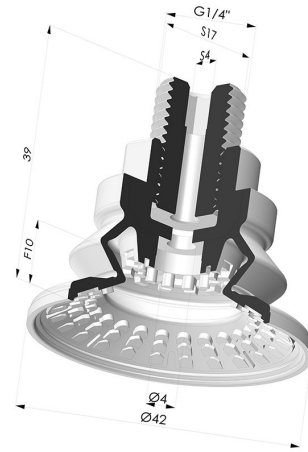

**TECHNICAL INFORMATION**

<b>Range :</b>	Suction cup
<b>Category :</b>	With bellows
<b>Series :</b>	8R
<b>Height (in mm) :</b>	39
<b>Shape :</b>	1.5 Bellows
<b>Contact lip diameter :</b>	42 mm
<b>inner barrel diameter :</b>	Male G1/4"
<b>Number of bellows :</b>	1.5 Bellows
<b>Horizontal force :</b>	57.5 N
<b>Vertical force :</b>	29 N
<b>Arrow :</b>	10 mm

**Variants:**

Variant reference:

**8R 42NI M14**

- Color: Black
- Matter: Nitrile
- Shore Hardness: SH70