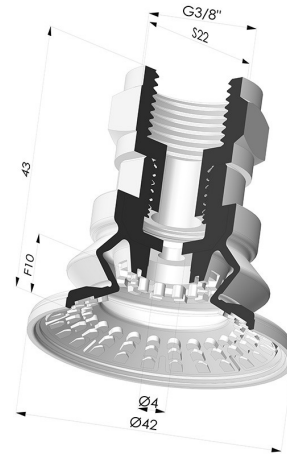

**TECHNICAL INFORMATION**

<b>Range :</b>	Suction cup
<b>Category :</b>	With bellows
<b>Series :</b>	8R
<b>Height (in mm) :</b>	43
<b>Shape :</b>	1.5 Bellows
<b>Contact lip diameter :</b>	42 mm
<b>inner barrel diameter :</b>	Female G3/8"
<b>Number of bellows :</b>	1.5 Bellows
<b>Horizontal force :</b>	57.5 N
<b>Vertical force :</b>	29 N
<b>Arrow :</b>	10 mm

**Variants:**

Variant reference:

**8R 42NI F38**

- Color: Black
- Matter: Nitrile
- Shore Hardness: SH70