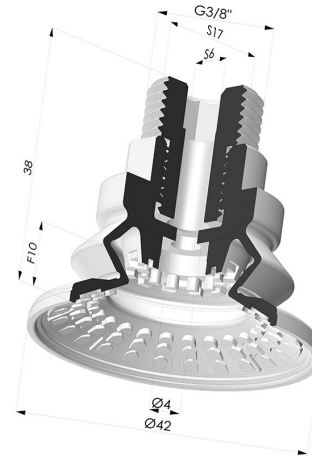

**TECHNICAL INFORMATION**

<b>Range :</b>	Suction cup
<b>Category :</b>	With bellows
<b>Series :</b>	8R
<b>Height (in mm) :</b>	38
<b>Shape :</b>	1.5 Bellows
<b>Contact lip diameter :</b>	42 mm
<b>inner barrel diameter :</b>	Male G3/8"
<b>Number of bellows :</b>	1.5 Bellows
<b>Horizontal force :</b>	57.5 N
<b>Vertical force :</b>	29 N
<b>Arrow :</b>	10 mm

**Variants:**

Variant reference:

**8R 42NI M38**

- Color: Black
- Matter: Nitrile
- Shore Hardness: SH70