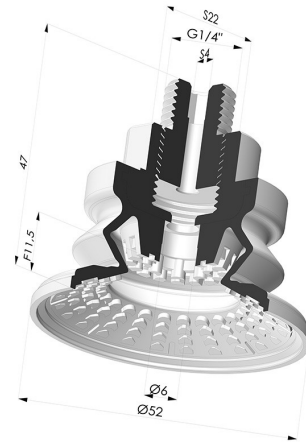

TECHNICAL INFORMATION

Range : Suction cup
Category : With bellows
Matter : Nitrile
Series : 8R
Height (in mm) : 47
Shape : 1.5 Bellows
Contact lip diameter : 52 mm
inner barrel diameter : Male G1/4"
Number of bellows : 1.5 Bellows
Horizontal force : 88 N
Vertical force : 44 N
Arrow : 11.5 mm

Variants:

Variant reference:

8R 52NI M14

- Color: Black
- Matter: Nitrile
- Shore Hardness: SH70