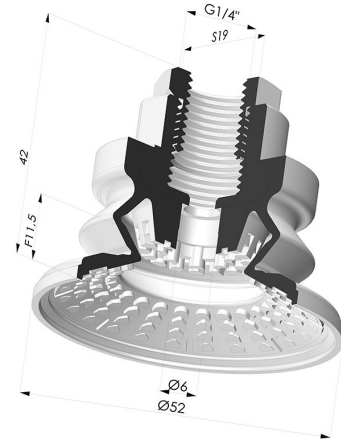

**TECHNICAL INFORMATION**

<b>Range :</b>	Suction cup
<b>Category :</b>	With bellows
<b>Series :</b>	8R
<b>Height (in mm) :</b>	42
<b>Shape :</b>	1.5 Bellows
<b>Contact lip diameter :</b>	52 mm
<b>inner barrel diameter :</b>	Female G1/4"
<b>Number of bellows :</b>	1.5 Bellows
<b>Horizontal force :</b>	88 N
<b>Vertical force :</b>	44 N
<b>Arrow :</b>	11.5 N

**Variants:**

Variant reference:

**8R 52NI F14**

- Color: Black
- Matter: Nitrile
- Shore Hardness: SH70

**Related products:**

**Male connection G1/4" - M14M14**

Product reference: M14M14

**Male connection G1/4"-G3/8" - M14M38**

Product reference: M14M38