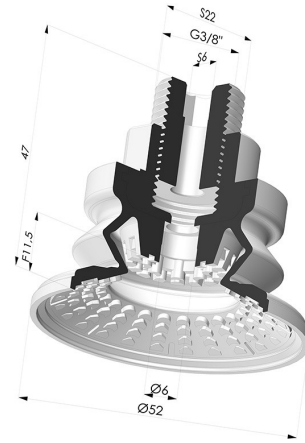

**TECHNICAL INFORMATION**

<b>Range :</b>	Suction cup
<b>Category :</b>	With bellows
<b>Series :</b>	8R
<b>Height (in mm) :</b>	47
<b>Shape :</b>	1.5 Bellows
<b>Contact lip diameter :</b>	52 mm
<b>inner barrel diameter :</b>	Male G3/8"
<b>Number of bellows :</b>	1.5 Bellows
<b>Horizontal force :</b>	88 N
<b>Vertical force :</b>	44 N
<b>Arrow :</b>	11.5 mm

**Variants:**

Variant reference:

**8R 52NI M38**

- Color: Black
- Matter: Nitrile
- Shore Hardness: SH70