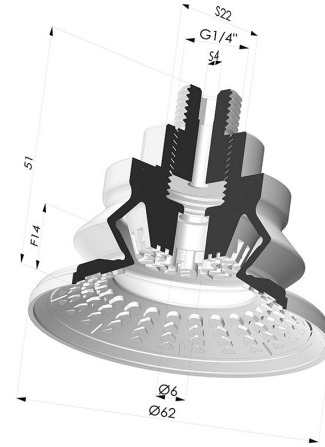

TECHNICAL INFORMATION

Range :	Suction cup
Category :	With bellows
Series :	8R
Height (in mm) :	51
Shape :	1.5 Bellows
Contact lip diameter :	62 mm
inner barrel diameter :	Male G1/4"
Number of bellows :	1.5 Bellows
Horizontal force :	140 N
Vertical force :	69.5 N
Arrow :	14 mm

Variants:

Variant reference:

8R 62NI M14

- Color: Black
- Matter: Nitrile
- Shore Hardness: SH70