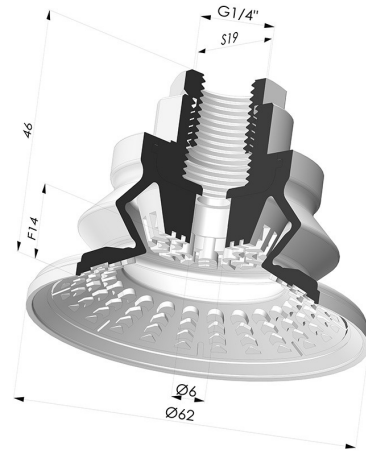

TECHNICAL INFORMATION

Range :	Suction cup
Category :	With bellows
Series :	8R
Height (in mm) :	46
Shape :	1.5 Bellows
Contact lip diameter :	62 mm
inner barrel diameter :	Female G1/4"
Number of bellows :	1.5 Bellows
Horizontal force :	140 N
Vertical force :	69.5 N
Arrow :	14 mm

Variants:

Variant reference:

8R 62NI F14

- Color: Black
- Matter: Nitrile
- Shore Hardness: SH70