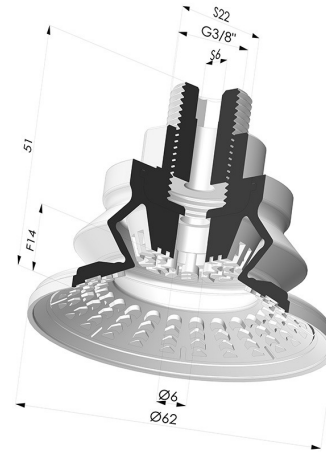

TECHNICAL INFORMATION

Range :	Suction cup
Category :	With bellows
Series :	8R
Height (in mm) :	51
Shape :	1.5 Bellows
Contact lip diameter :	62 mm
Number of bellows :	1.5 Bellows
Horizontal force :	140 N
Vertical force :	69.5 N
Arrow :	14 mm

Variants:

Variant reference:

8R 62NI M38

- Color: Black
- Matter: Nitrile
- Shore Hardness: SH70