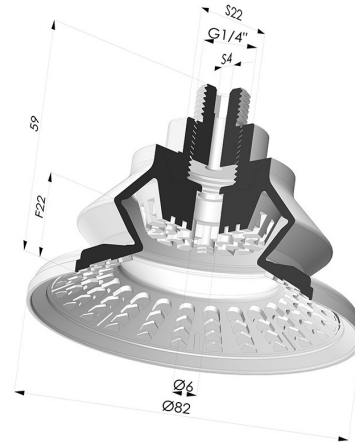

TECHNICAL INFORMATION

Range :	Suction cup
Category :	With bellows
Series :	8R
Height (in mm) :	59
Shape :	1.5 Bellows
Contact lip diameter :	82 mm
inner barrel diameter :	Male G1/4"
Number of bellows :	1.5 Bellows
Horizontal force :	234 N
Vertical force :	117 N
Arrow :	22 mm

Variants:

Variant reference:

8R 82NI M14

- Color: Black
- Matter: Nitrile
- Shore Hardness: SH70