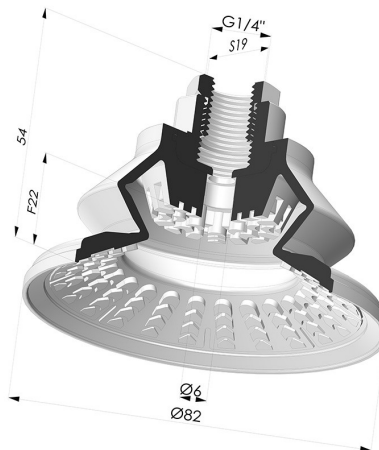

**TECHNICAL INFORMATION**

<b>Range :</b>	Suction cup
<b>Category :</b>	With bellows
<b>Series :</b>	8R
<b>Height (in mm) :</b>	54
<b>Shape :</b>	1.5 Bellows
<b>Contact lip diameter :</b>	82 mm
<b>inner barrel diameter :</b>	Female G1/4"
<b>Number of bellows :</b>	1.5 Bellows
<b>Horizontal force :</b>	234 N
<b>Vertical force :</b>	117 N
<b>Arrow :</b>	22 mm

**Variants:**

Variant reference:

**8R 82NI F14**

- Color: Black
- Matter: Nitrile
- Shore Hardness: SH70