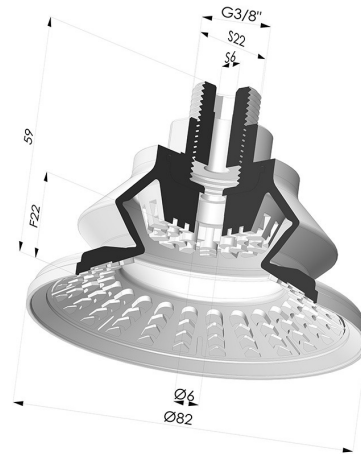

TECHNICAL INFORMATION

Range :	Suction cup
Category :	With bellows
Series :	8R
Height (in mm) :	59
Shape :	1.5 Bellows
Contact lip diameter :	82 mm
inner barrel diameter :	Male G3/8"
Number of bellows :	1.5 Bellows
Horizontal force :	234 N
Vertical force :	117 N
Arrow :	22 mm

Variants:

Variant reference:

8R 82NI M38

- Color: Black
- Matter: Nitrile
- Shore Hardness: SH70