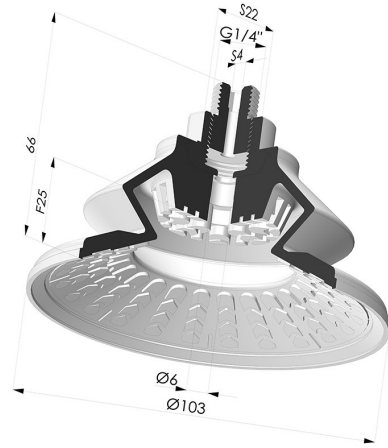

TECHNICAL INFORMATION

Range :	Suction cup
Category :	With bellows
Series :	8R
Height (in mm) :	66
Shape :	1.5 Bellows
Contact lip diameter :	103 mm
inner barrel diameter :	Male G1/4"
Number of bellows :	1.5 Bellows
Horizontal force :	360 N
Vertical force :	180 N
Arrow :	25 mm

Variants:

Variant reference:

8R 102NI M14

- Color: Black
- Matter: Nitrile
- Shore Hardness: SH70