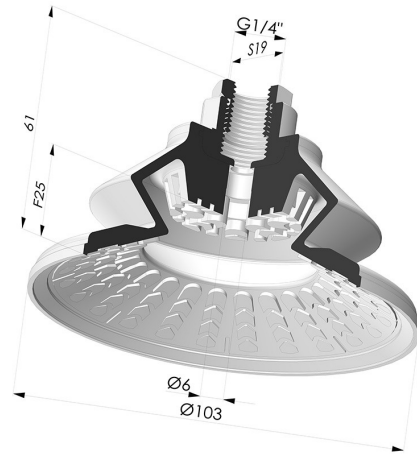

TECHNICAL INFORMATION

Range :	Suction cup
Category :	With bellows
Series :	8R
Height (in mm) :	61
Shape :	1.5 Bellows
Contact lip diameter :	103 mm
inner barrel diameter :	Female G1/4"
Number of bellows :	1.5 Bellows
Horizontal force :	360 N
Vertical force :	180 N
Arrow :	25 mm

Variants:

Variant reference:

8R 102NI F14

- Color: Black
- Matter: Nitrile
- Shore Hardness: SH70