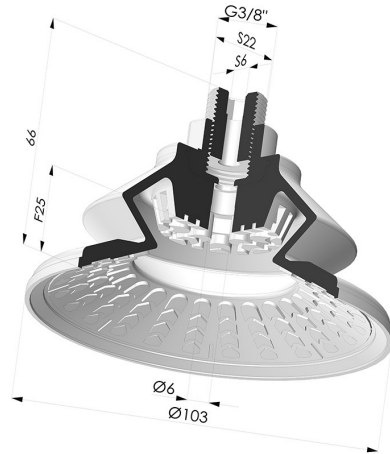

TECHNICAL INFORMATION

Range :	Suction cup
Category :	With bellows
Series :	8R
Height (in mm) :	66
Shape :	1.5 Bellows
Contact lip diameter :	103 mm
inner barrel diameter :	Male G3/8"
Number of bellows :	1.5 Bellows
Horizontal force :	360 N
Vertical force :	180 N
Arrow :	25 mm

Variants:

Variant reference:

8R 102NI M38

- Color: Black
- Matter: Nitrile
- Shore Hardness: SH70