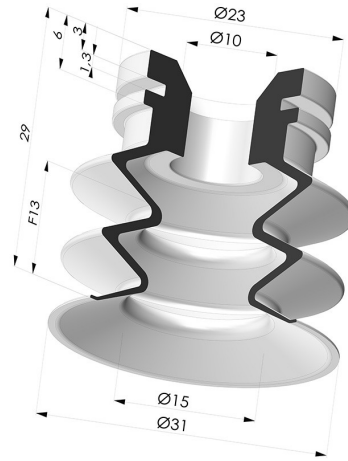

TECHNICAL INFORMATION

Range :	Suction cup
Category :	With bellows
Series :	8SC
Height (in mm) :	29
Shape :	2.5 Bellows
Contact lip diameter :	30 mm
inner barrel diameter :	10mm
Number of bellows :	2.5 Bellows
Horizontal force :	34 N
Vertical force :	17 N
Arrow :	13 mm

Variants:

Variant reference:

8SC 30-2SL A

- Color: Red food-grade CE certification
 - Matter: Silicone
 - Shore Hardness: SH40

Related products:

Separable Female Fitting G1/4"
 Product reference: D

Separable Male Fitting G1/4"
 Product reference: E

Separable Female Fitting G1/8"
 Product reference: H

Separable Male Fitting G1/8"
 Product reference: I

Separable Male Fitting M6
 Product reference: M6C17