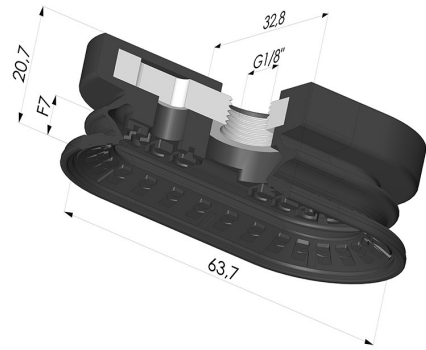

**TECHNICAL INFORMATION**

<b>Range :</b>	Suction cup
<b>Category :</b>	Oblong
<b>Series :</b>	4R
<b>Height (in mm) :</b>	20.7
<b>Shape :</b>	Oblong 1.5 Bellows
<b>Length :</b>	63
<b>Width :</b>	32.8 mm
<b>inner barrel diameter :</b>	Female G1/8"
<b>Number of bellows :</b>	1.5 Bellows
<b>Horizontal force :</b>	78N
<b>Vertical force :</b>	39N
<b>Arrow :</b>	7mm

**Variants:**

Variant reference:

**4R 62NR A**

- Color: Black
- Matter: Natural rubber
- Shore Hardness: SH70

Variant reference:

**4R 62NI A**

- Color: Black
- Matter: Nitrile
- Shore Hardness: SH70