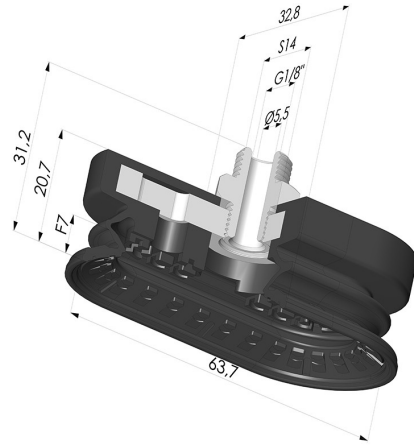

**TECHNICAL INFORMATION**

<b>Range :</b>	Suction cup
<b>Category :</b>	Oblong
<b>Series :</b>	4R
<b>Height (in mm) :</b>	31.2
<b>Shape :</b>	Oblong 1.5 Bellows
<b>Length :</b>	63
<b>Width :</b>	32.8 mm
<b>inner barrel diameter :</b>	Male G1/8"
<b>Number of bellows :</b>	1.5 Bellows
<b>Horizontal force :</b>	78N
<b>Vertical force :</b>	39N
<b>Arrow :</b>	7mm

**Variants:**

Variant reference:

**4R 62NR M18**

- Color: Black
- Matter: Natural rubber
- Shore Hardness: SH70

Variant reference:

**4R 62NI M18**

- Color: Black
- Matter: Nitrile
- Shore Hardness: SH70