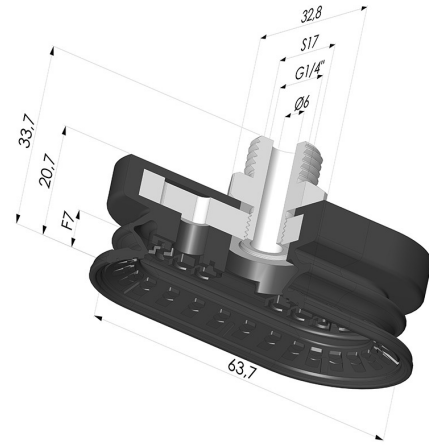

TECHNICAL INFORMATION

Range :	Suction cup
Category :	Oblong
Series :	4R
Height (in mm) :	33.7
Shape :	Oblong 1.5 Bellows
Length :	63
Width :	32.8 mm
inner barrel diameter :	Male G1/8"
Number of bellows :	1.5 Bellows
Horizontal force :	78N
Vertical force :	39N
Arrow :	7mm

Variants:

Variant reference:

4R 62NR M14

- Color: Black
- Matter: Natural rubber
- Shore Hardness: SH70

Variant reference:

4R 62NI M14

- Color: Black
- Matter: Nitrile
- Shore Hardness: SH70