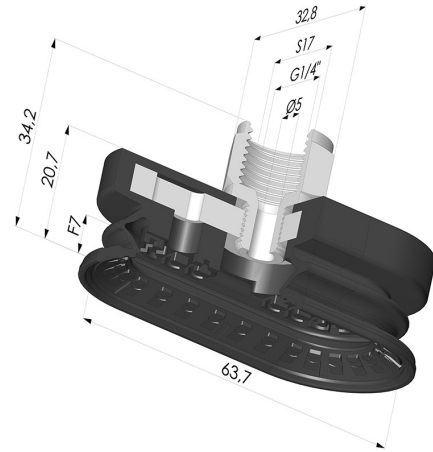

TECHNICAL INFORMATION

Range :	Suction cup
Category :	Oblong
Series :	4R
Height (in mm) :	34.2
Shape :	Oblong 1.5 Bellows
Length :	63
Width :	32.8 mm
inner barrel diameter :	Female G1/4"
Number of bellows :	1.5 Bellows
Horizontal force :	78N
Vertical force :	39N
Arrow :	7mm

Variants:

Variant reference:

4R 62NR F14

- Color: Black
- Matter: Natural rubber
- Shore Hardness: SH70

Variant reference:

4R 62NI F14

- Color: Black
- Matter: Nitrile
- Shore Hardness: SH70