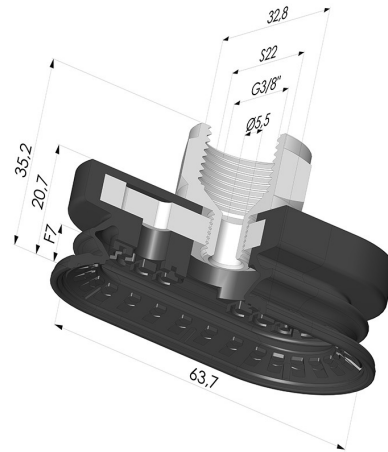

**TECHNICAL INFORMATION**

<b>Range :</b>	Suction cup
<b>Category :</b>	Oblong
<b>Series :</b>	4R
<b>Height (in mm) :</b>	35.2
<b>Shape :</b>	Oblong 1.5 Bellows
<b>Length :</b>	63
<b>Width :</b>	32.8 mm
<b>inner barrel diameter :</b>	Female G3/8"
<b>Number of bellows :</b>	1.5 Bellows
<b>Horizontal force :</b>	78N
<b>Vertical force :</b>	39N
<b>Arrow :</b>	7mm

**Variants:**

Variant reference:

**4R 62NR F38**

- Color: Black
- Matter: Natural rubber
- Shore Hardness: SH70

Variant reference:

**4R 62NI F38**

- Color: Black
- Matter: Nitrile
- Shore Hardness: SH70