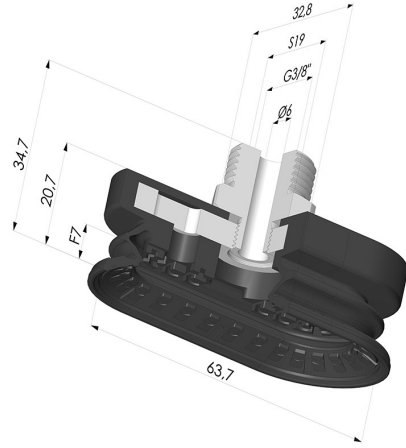

TECHNICAL INFORMATION

| | |
|--------------------------------|--------------------|
| Range : | Suction cup |
| Category : | Oblong |
| Series : | 4R |
| Height (in mm) : | 34.7 |
| Shape : | Oblong 1.5 Bellows |
| Length : | 63 |
| Width : | 32.8 mm |
| inner barrel diameter : | Male G3/8" |
| Number of bellows : | 1.5 Bellows |
| Horizontal force : | 78N |
| Vertical force : | 39N |
| Arrow : | 7mm |

Variants:

Variant reference:

4R 62NR M38

- Color: Black
- Matter: Natural rubber
- Shore Hardness: SH70

Variant reference:

4R 62NI M38

- Color: Black
- Matter: Nitrile
- Shore Hardness: SH70