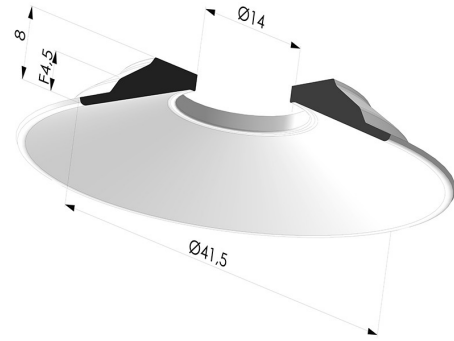

**TECHNICAL INFORMATION**

<b>Range :</b>	Suction cup
<b>Category :</b>	Plates
<b>Series :</b>	9
<b>Height (in mm) :</b>	8
<b>Shape :</b>	Plate
<b>Contact lip diameter :</b>	41.5 mm
<b>inner barrel diameter :</b>	14 mm
<b>Number of bellows :</b>	0.5 Bellows
<b>Horizontal force :</b>	29 N
<b>Vertical force :</b>	4.5 mm
<b>Arrow :</b>	4.5 mm

**Variants:**

Variant reference:

**9 40NI A SPH8SPF14**

- Color: Black
- Matter: Nitrile
- Shore Hardness: SH50