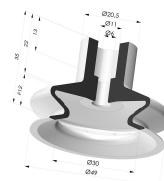

TECHNICAL INFORMATION

Range : Suction cup
Category : With bellows
Series : 8A
Height (in mm) : 35
Shape : 1.5 Bellows
Contact lip diameter : 49 mm
inner barrel diameter : Female G1/4"
Number of bellows : 1.5 Bellows
Horizontal force : 68 N
Vertical force : 34 N
Arrow : 12 mm

Variant reference:
8A 50CN F14

- Color: Brown FDA food certified
- Matter: Natural rubber
- Shore Hardness: SH35

Related products:

1.5 Bellows Suction Cup Series 8A Ø 49MM

Product reference: 8A 50-- M14

Bellows Suction Cup 1.5 folds Series 8A, Ø 50 mm