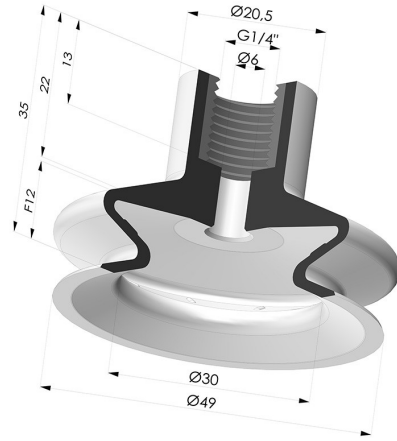

TECHNICAL INFORMATION

Range : Suction cup
Category : With bellows
Series : 8A
Height (in mm) : 35
Shape : 1.5 Bellows
Contact lip diameter : 49 mm
inner barrel diameter : Female G1/4"
Number of bellows : 1.5 Bellows
Horizontal force : 68 N
Vertical force : 34 N
Arrow : 12 mm

Variants:

Variant reference:
8A 50NI F14

- Color: Black
- Matter: Nitrile
- Shore Hardness: SH50

Variant reference:
8A 50SLT F14

- Color: Translucent
- CE food certified
- Matter: Silicone
- Shore Hardness: SH60

Variant reference:
8A 50CN F14

- Color: Brown FDA food certified
- Matter: Natural rubber
- Shore Hardness: SH35

Related products:

1.5 Bellows Suction Cup Series 8A Ø 49MM

Product reference: 8A 50-- M14

Bellows Suction Cup 1.5 folds Series 8A, Ø 50 mm