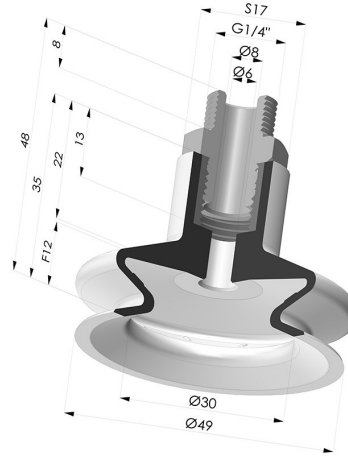

TECHNICAL INFORMATION

Range :	Suction cup
Category :	With bellows
Series :	8A
Height (in mm) :	48
Shape :	1.5 Bellows
Contact lip diameter :	49 mm
inner barrel diameter :	Male G1/4"
Number of bellows :	1.5 Bellows
Horizontal force :	68 N
Vertical force :	34 N
Arrow :	12 mm

Variants:

- Variant reference:
8A 50SLT M14
- Color: Translucent
 - CE food certified
 - Matter: Silicone
 - Shore Hardness: SH60

- Variant reference:
8A 50CN M14
- Color: Brown FDA food certified
 - Matter: Natural rubber
 - Shore Hardness: SH35

- Variant reference:
8A 50NI M14
- Color: Black
 - Matter: Nitrile
 - Shore Hardness: SH50

Related products:

Bellows Suction Cup 1.5 folds Series 8A, Ø 50 mm
 Product reference: 8A 50-- F14

Bellows Suction Cup 1.5 folds Series 8A, Ø 50 mm
 Product reference: 8A 50-- A