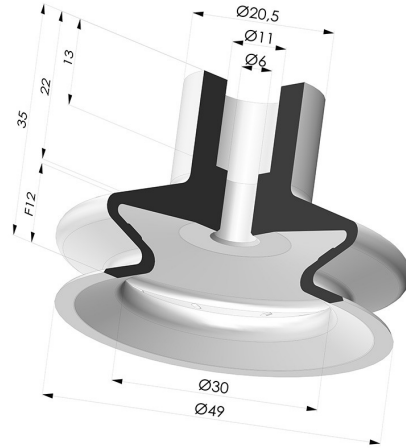

TECHNICAL INFORMATION

Range :	Suction cup
Category :	With bellows
Series :	8A
Height (in mm) :	35
Shape :	1.5 Bellows
Contact lip diameter :	49 mm
inner barrel diameter :	11mm
Number of bellows :	1.5 Bellows
Horizontal force :	68 N
Vertical force :	34 N
Arrow :	12 mm

Variants:

Variant reference:
8A 50SLT A

- Color: Translucent
- CE food certified
- Matter: Silicone
- Shore Hardness: SH60

Variant reference:
8A 50CN A

- Color: Brown FDA food certified
- Matter: Natural rubber
- Shore Hardness: SH35

Variant reference:
8A 50NI A

- Color: Black
- Matter: Nitrile
- Shore Hardness: SH50

Related products:

Bellows Suction Cup 1.5 folds Series 8A, Ø 50 mm
 Product reference: 8A 50-- F14

1.5 Bellows Suction Cup Series 8A Ø 49MM
 Product reference: 8A 50-- M14