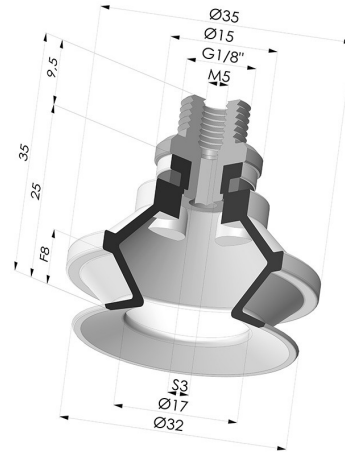

TECHNICAL INFORMATION

Range :	Suction cup
Category :	With bellows
Series :	91
Height (in mm) :	31
Shape :	1.5 Bellows
Contact lip diameter :	31.8 mm
inner barrel diameter :	Male G1/8"
Number of bellows :	1.5 Bellows
Horizontal force :	31 N
Vertical force :	15.5 N
Arrow :	8 mm

Variants:

Variant reference:
91 30SL M18D

- Color: Red food-grade CE certification
 - Matter: Silicone
 - Shore Hardness: SH60

Variant reference:
91 30NI M18D

- Color: Black
 - Matter: Nitrile
 - Shore Hardness: SH50