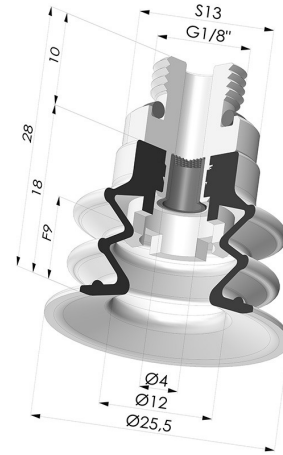

TECHNICAL INFORMATION

Range :	Suction cup
Category :	With bellows
Series :	96
Height (in mm) :	28
Shape :	2.5 Bellows
Contact lip diameter :	25 mm
inner barrel diameter :	Male G1/8"
Number of bellows :	2.5 Bellows
Horizontal force :	20 N
Vertical force :	10 N
Arrow :	9 mm

Variants:

Variant reference:
96 25SLT M18D-4-F

- Color: Translucent
- CE food certified
- Matter: Silicone
- Shore Hardness: SH60

Variant reference:
96 25NI M18D-4-F

- Color: Black
- Matter: Nitrile
- Shore Hardness: SH50

Variant reference:
96 25NR M18D-4-F

- Color: Gray
- Matter: Natural rubber
- Shore Hardness: SH50

Variant reference:
96 25SL M18D-4-F

- Color: Red food-grade CE certification
- Matter: Silicone
- Shore Hardness: SH60