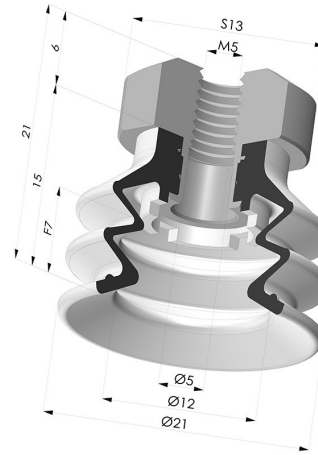

TECHNICAL INFORMATION

Range :	Suction cup
Category :	With bellows
Series :	96B
Height (in mm) :	21
Shape :	2.5 Bellows
Contact lip diameter :	20 mm
inner barrel diameter :	M5
Number of bellows :	2.5 Bellows
Horizontal force :	14 N
Vertical force :	7 N
Arrow :	7 mm

Variants:

Variant reference:

96B 20PU FM5

- Color: Green
- Matter: Polyurethane
- Shore Hardness: SH60