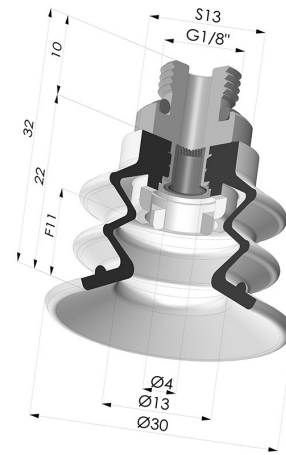

**TECHNICAL INFORMATION**

<b>Range :</b>	Suction cup
<b>Category :</b>	With bellows
<b>Series :</b>	96B
<b>Height (in mm) :</b>	32
<b>Shape :</b>	2.5 Bellows
<b>Contact lip diameter :</b>	30 mm
<b>inner barrel diameter :</b>	Male G1/8"
<b>Number of bellows :</b>	2.5 Bellows
<b>Horizontal force :</b>	28 N
<b>Vertical force :</b>	14 N
<b>Arrow :</b>	11 mm

**Variants:**

Variant reference:

**96B 30PU M18D-4-F**

- Color: Green
- Matter: Polyurethane
- Shore Hardness: SH60