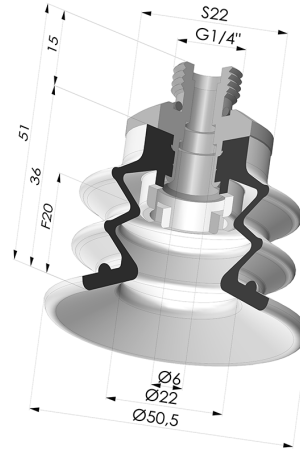

**TECHNICAL INFORMATION**

<b>Range :</b>	Suction cup
<b>Category :</b>	With bellows
<b>Series :</b>	96B
<b>Height (in mm) :</b>	51
<b>Shape :</b>	2.5 Bellows
<b>Contact lip diameter :</b>	50 mm
<b>inner barrel diameter :</b>	Male G1/4"
<b>Number of bellows :</b>	2.5 Bellows
<b>Horizontal force :</b>	78.5 N
<b>Vertical force :</b>	39 N
<b>Arrow :</b>	20 mm

**Variants:**

Variant reference:

**96B 50PU 14D-2**

- Color: Green
- Matter: Polyurethane
- Shore Hardness: SH60