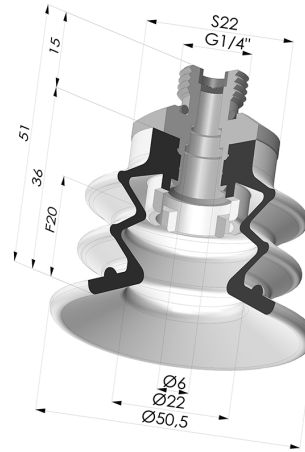

**TECHNICAL INFORMATION**

<b>Range :</b>	Suction cup
<b>Category :</b>	With bellows
<b>Series :</b>	96B
<b>Height (in mm) :</b>	51
<b>Shape :</b>	2.5 Bellows
<b>Contact lip diameter :</b>	50 mm
<b>inner barrel diameter :</b>	Male G1/4"
<b>Number of bellows :</b>	2.5 Bellows
<b>Horizontal force :</b>	78.5 N
<b>Vertical force :</b>	39 N
<b>Arrow :</b>	20 mm

**Variants:**

Variant reference:  
**96B 50PU 14D-2-F**

- Color: Green
- Matter: Polyurethane
- Shore Hardness: SH60