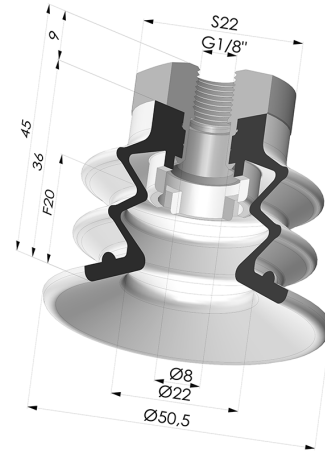

TECHNICAL INFORMATION

Range :	Suction cup
Category :	With bellows
Series :	96B
Height (in mm) :	45
Shape :	2.5 Bellows
Contact lip diameter :	50 mm
inner barrel diameter :	Female G1/8"
Number of bellows :	2.5 Bellows
Horizontal force :	78.5 N
Vertical force :	39 N
Arrow :	20 mm

Variants:

Variant reference:

96B 50PU 18D-2

- Color: Green
- Matter: Polyurethane
- Shore Hardness: SH60