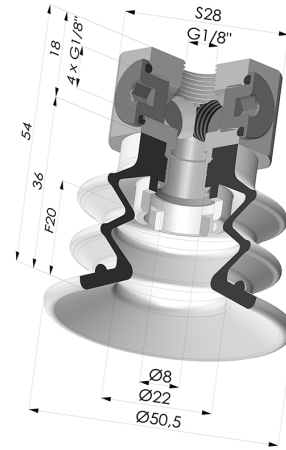

TECHNICAL INFORMATION

Range :	Suction cup
Category :	With bellows
Series :	96B
Height (in mm) :	54
Shape :	2.5 Bellows
Contact lip diameter :	50 mm
inner barrel diameter :	Female G1/8"
Number of bellows :	2.5 Bellows
Horizontal force :	78.5 N
Vertical force :	39 N
Arrow :	20 mm

Variants:

Variant reference:

96B 50PU 18D-3-BD

- Color: Green
- Matter: Polyurethane
- Shore Hardness: SH60