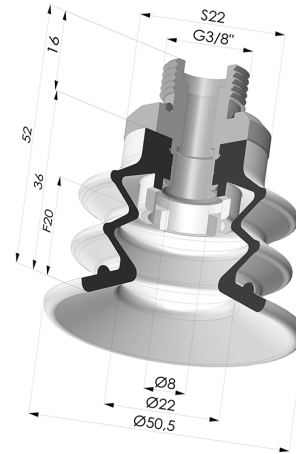

TECHNICAL INFORMATION

Range :	Suction cup
Category :	With bellows
Series :	96B
Height (in mm) :	52
Shape :	2.5 Bellows
Contact lip diameter :	50 mm
inner barrel diameter :	Male G3/8"
Number of bellows :	2.5 Bellows
Horizontal force :	78.5 N
Vertical force :	39 N
Arrow :	20 mm

Variants:

Variant reference:

96B 50PU 38D-2

- Color: Green
- Matter: Polyurethane
- Shore Hardness: SH60