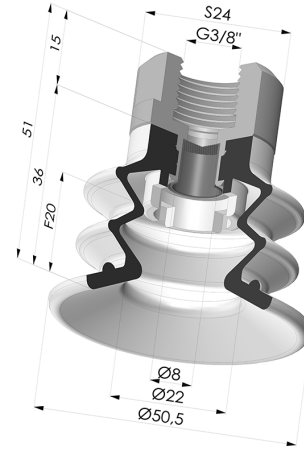

**TECHNICAL INFORMATION**

<b>Range :</b>	Suction cup
<b>Category :</b>	With bellows
<b>Series :</b>	96B
<b>Height (in mm) :</b>	51
<b>Shape :</b>	2.5 Bellows
<b>Contact lip diameter :</b>	50 mm
<b>inner barrel diameter :</b>	Female G3/8"
<b>Number of bellows :</b>	2.5 Bellows
<b>Horizontal force :</b>	78.5 N
<b>Vertical force :</b>	39 N
<b>Arrow :</b>	20 mm

**Variants:**

Variant reference:

**96B 50PU F38D-4-F**

- Color: Green
- Matter: Polyurethane
- Shore Hardness: SH60