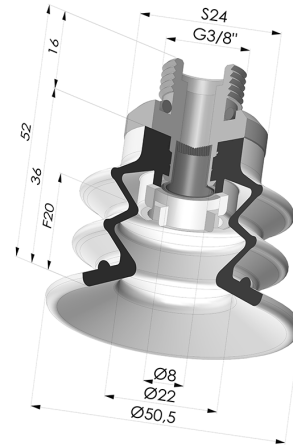

TECHNICAL INFORMATION

Range :	Suction cup
Category :	With bellows
Series :	96B
Height (in mm) :	52
Shape :	2.5 Bellows
Contact lip diameter :	50 mm
inner barrel diameter :	Male G3/8"
Number of bellows :	2.5 Bellows
Horizontal force :	78.5 N
Vertical force :	39 N
Arrow :	20 mm

Variants:

Variant reference:

96B 50PU M38D-4-F

- Color: Green
- Matter: Polyurethane
- Shore Hardness: SH60